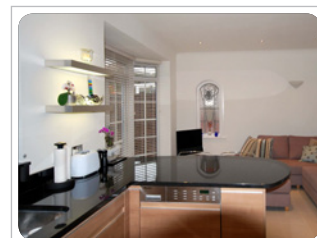

## STUNNING BESPOKE KITCHEN DINING ROOM EXTENSION WITH SNUG AREA

### The Brief:

*TO CREATE A LARGE MODERN KITCHEN AND DINING ROOM AREA WITH FRENCH DOORS*

The client originally had a small kitchen and dining room which they wanted to bring together to create a large family kitchen diner.

### The requirements for extension:

- Remove wall between the kitchen and dining room to form large kitchen and snug area
- Form new internal opening and fit French doors from hall into kitchen
- Alter plumbing and electrics to new plan layout
- Fitted luxury bespoke German kitchen

### The transformation:

The removal of the existing wall completely opened up the kitchen area of the house. A stunning modern bespoke German kitchen was then fitted which is a focal point of the house. The dining area also encompasses a snug/seating area something which the client desired.