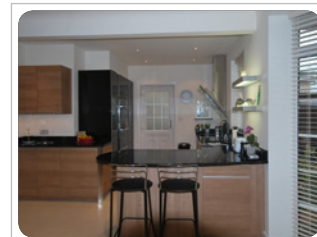

### The Brief:

*TO CREATE A LARGE MODERN KITCHEN AND DINING ROOM AREA WITH FRENCH DOORS*

The client originally had a small kitchen and dining room which they wanted to bring together to create a large family kitchen diner.

### The requirements for extension:

- Remove wall between the kitchen and dining room to form large kitchen and snug area
- Form new internal opening and fit French doors from hall into kitchen
- Alter plumbing and electrics to new plan layout
- Fitted luxury bespoke German kitchen

### The transformation:

The removal of the existing wall completely opened up the kitchen area of the house. A stunning modern bespoke German kitchen was then fitted which is a focal point of the house. The dining area also encompasses a snug/seating area something which the client desired.