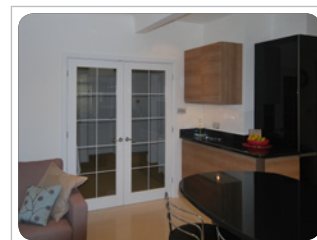

### The Brief:

*TO CREATE A LARGE MODERN KITCHEN AND DINING ROOM AREA WITH FRENCH DOORS*

The client originally had a small kitchen and dining room which they wanted to bring together to create a large family kitchen diner.

### The requirements for extension:

- Remove wall between the kitchen and dining room to form large kitchen and snug area
- Form new internal opening and fit French doors from hall into kitchen
- Alter plumbing and electrics to new plan layout
- Fitted luxury bespoke German kitchen

### The transformation:

The removal of the existing wall completely opened up the kitchen area of the house. A stunning modern bespoke German kitchen was then fitted which is a focal point of the house. The dining area also encompasses a snug/seating area something which the client desired.